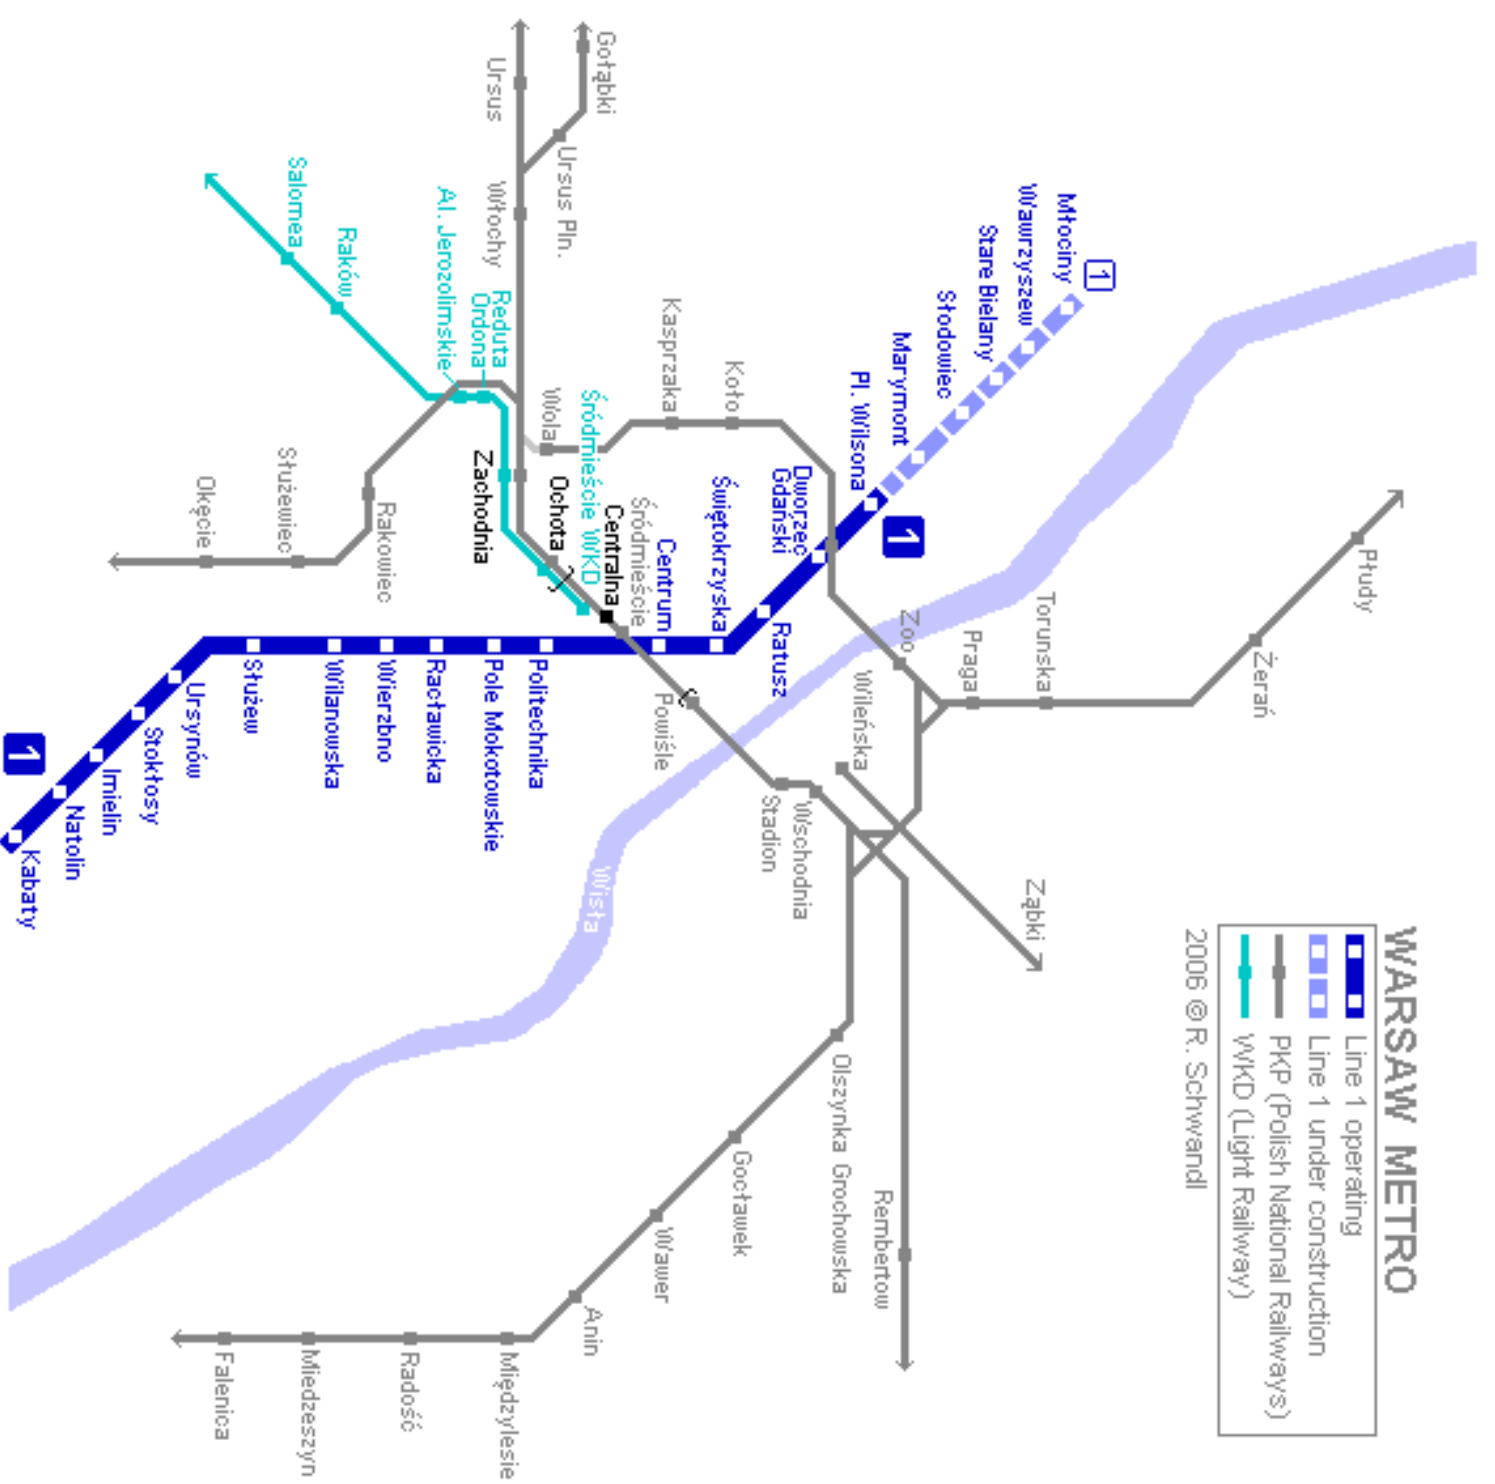

# WARSAW METRO

2006 © R. Schwandt